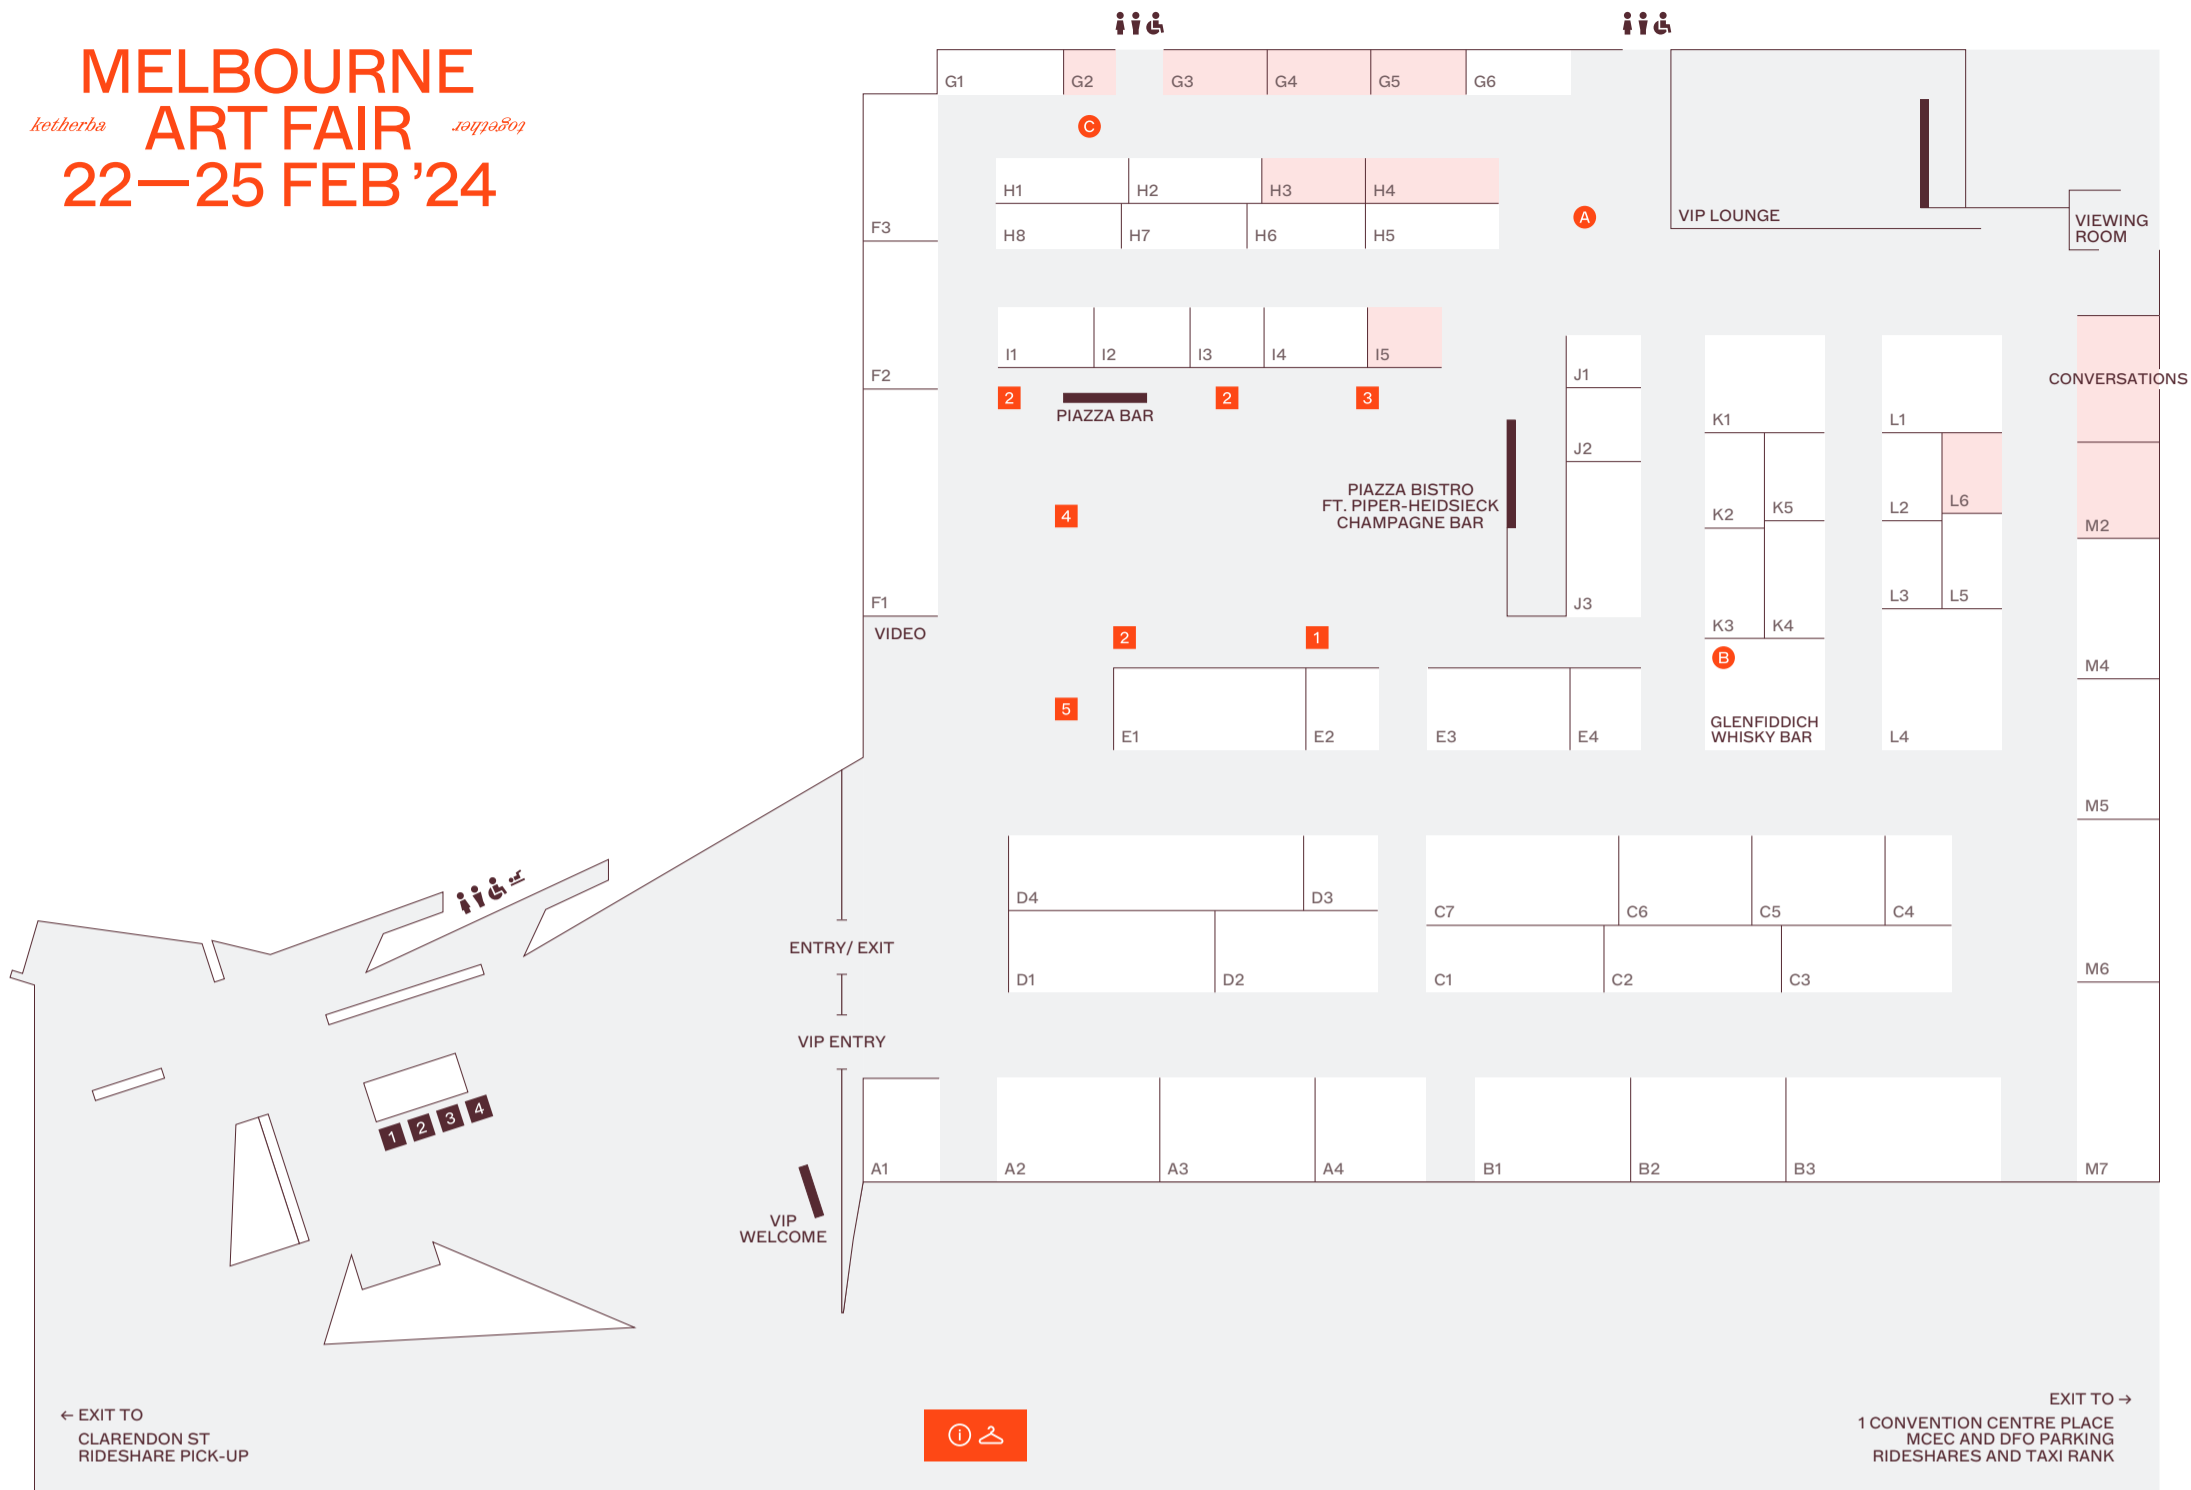

# MELBOURNE ART FAIR

22—25 FEB '24

*koherba* *melbourne* *art fair* *2024*

## LIVE Presented by Glenfiddich

- A** ARINI BYNG  
Saturday 24 February, 12:30pm
- B** DIEGO RAMÍREZ MARS Gallery  
Thursday 22 February, 7:00pm
- C** GEORGIA BANKS  
Thursday 22 February, 12:30pm–2:30pm  
Friday 23 February, 12:30pm–2:30pm